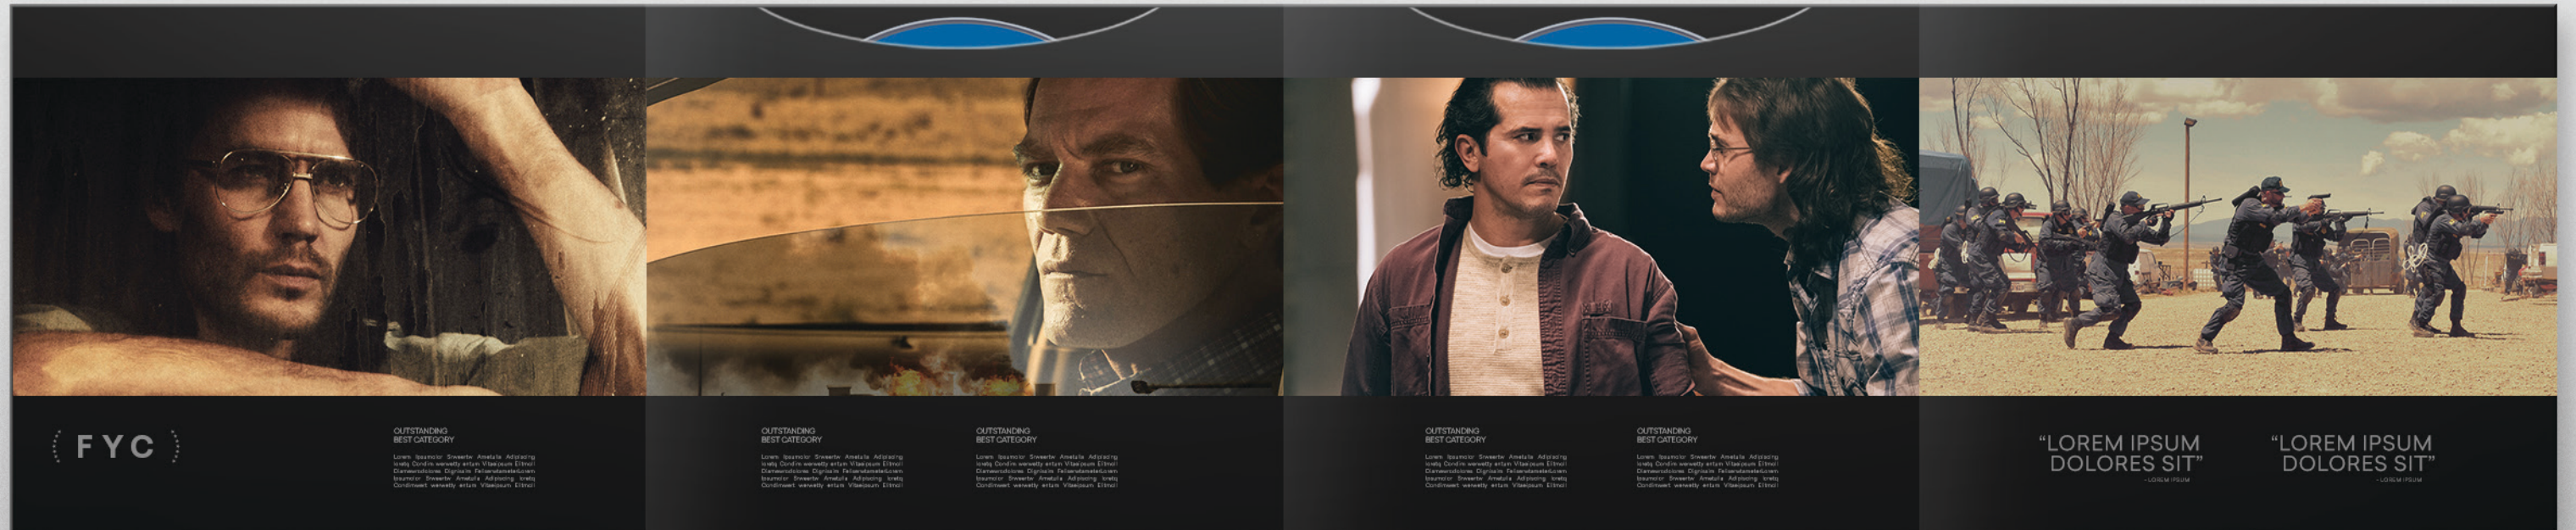

SHORTENED SLIPCASE WITH EXPOSED BLUE SPINE
WHITE-ON-WHITE GLOSS VARNISH LOGO

LAY FLAT BOOK WITH PREMIUM PAPER STOCK
SOFT TOUCH WITH FOIL-STAMPED LOGO

INITIAL GATEFOLD OPEN

4-PANEL INTERIOR SPREAD WITH DISC POCKETS