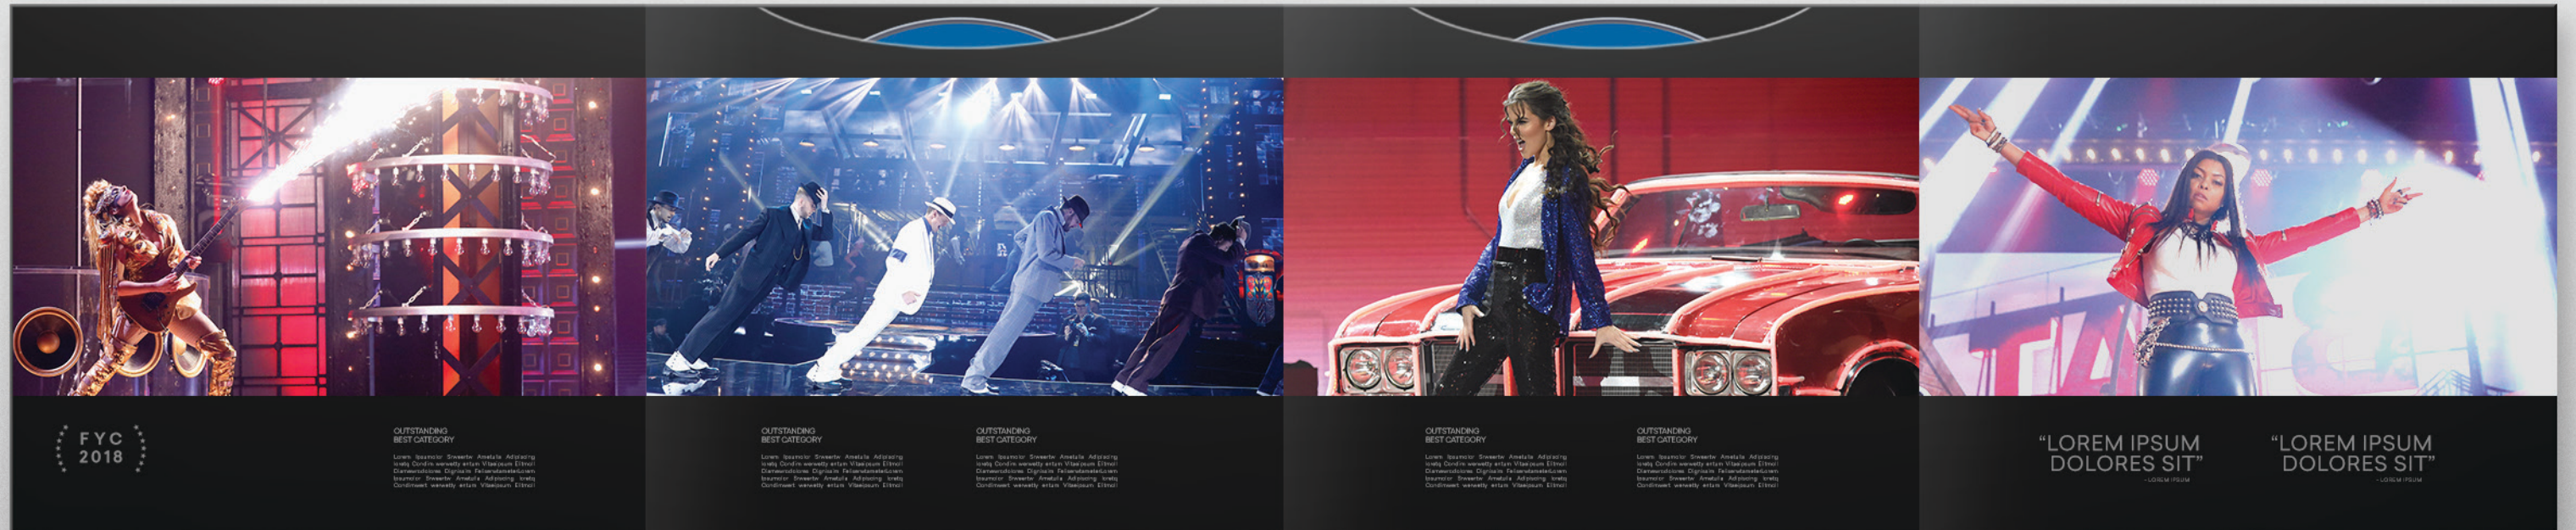

4-PANEL INTERIOR SPREAD WITH DISC POCKETS