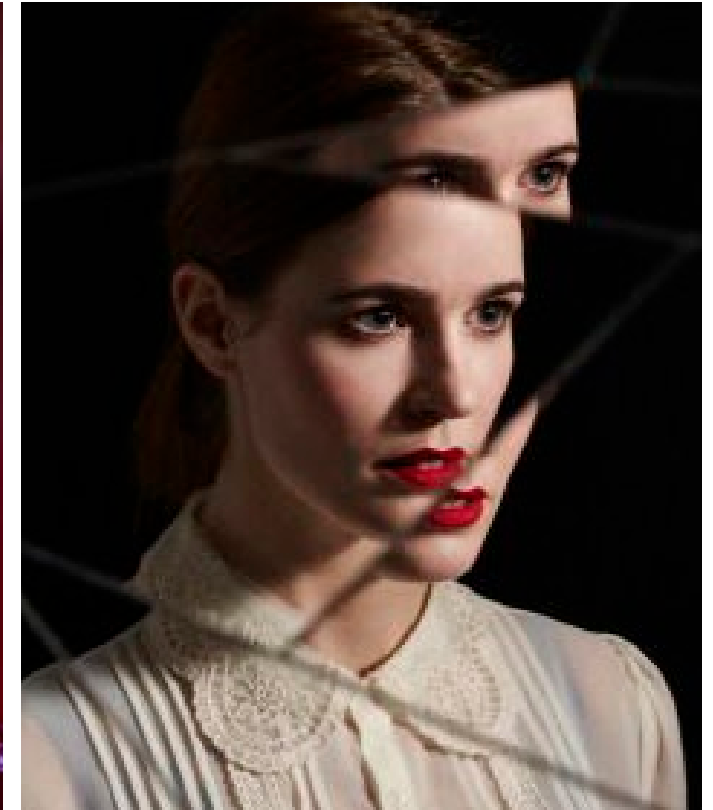

TONE/COLOR

EXPRESSIONS

003

INQUISITIVE

Pearson peers around the corner mirror to investigate. The reflection on both sides symbolizes the duality her character struggles with - her moral values are being challenged.

TONE/COLOR

EXPRESSIONS

004

TIPPING THE SCALE

Pearson as the lady justice, blindfolded. She's tipping the scales in her favor as she peeks through to leverage any and all information to win.

TONE/COLOR

EXPRESSIONS

005

WINDY CITY

A caught moment of Pearson persevering in the windy city of Chicago. Hair flying - eyes and facial features are sensually revealed. She moves behind the scenes and sees all.

TONE/COLOR

EXPRESSIONS

007

DIVIDED

Pearson's reflection in a fragmented mirror. Symbolizing the conflict she struggles within herself. She wants to do everything to win but her values are being compromised.

TONE/COLOR

EXPRESSIONS