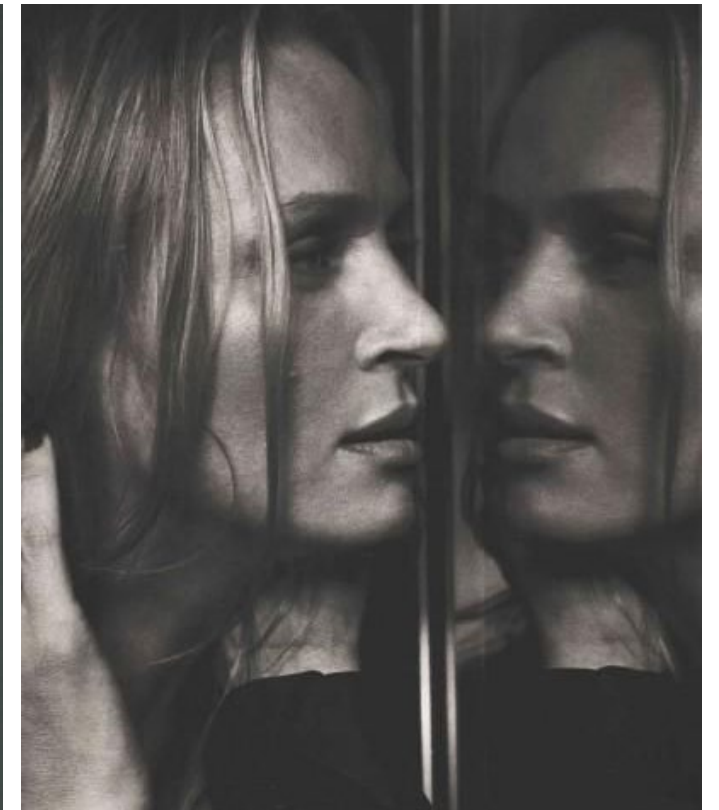

Close up of Pearson. Hands over her face as she peeks through. She makes stunning eye contact with the viewer, letting them know that she has an eye on you.

TONE/COLOR

EXPRESSIONS

002

IN SIGHT

Shadows are cast on Pearson's face. A sliver of light on her eyes, revealing an intense look. She has her sights on doing whatever it takes to win.

TONE/COLOR

EXPRESSIONS

003

INQUISITIVE

Pearson peers around the corner mirror to investigate. The reflection on both sides symbolizes the duality her character struggles with - her moral values are being challenged.

TONE/COLOR

EXPRESSIONS

004

TIPPING THE SCALE

Pearson as the lady justice, blindfolded. She's tipping the scales in her favor as she peeks through to leverage any and all information to win.

TONE/COLOR

EXPRESSIONS

007

DIVIDED

Pearson's reflection in a fragmented mirror. Symbolizing the conflict she struggles within herself. She wants to do everything to win but her values are being compromised.

TONE/COLOR

EXPRESSIONS