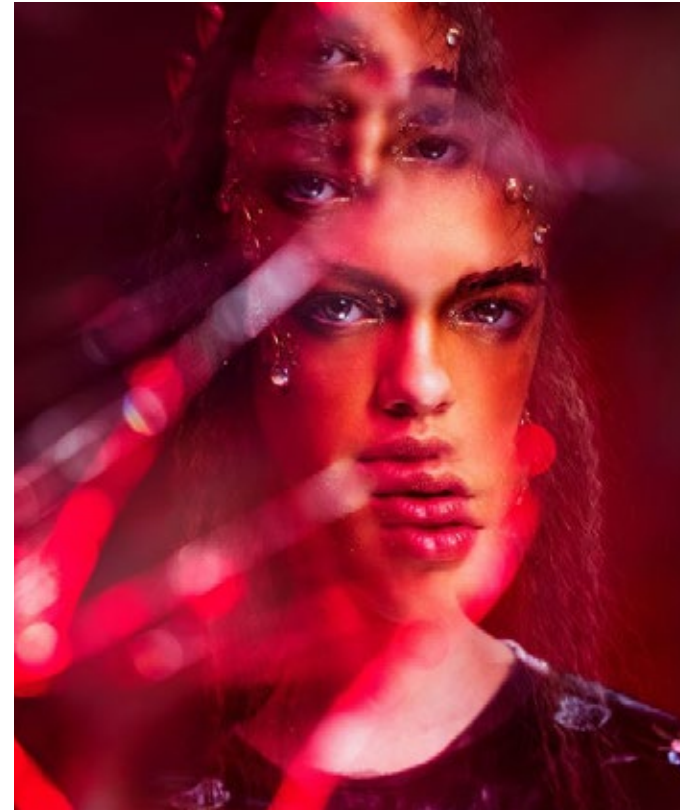

Close up of Pearson. Hands over her face as she peeks through. She makes stunning eye contact with the viewer, letting them know that she has an eye on you.

TONE/COLOR

EXPRESSIONS

002

IN SIGHT

Shadows are cast on Pearson's face. A sliver of light on her eyes, revealing an intense look. She has her sights on doing whatever it takes to win.

TONE/COLOR

EXPRESSIONS

003

INQUISITIVE

Pearson peers around the corner mirror to investigate. The reflection on both sides symbolizes the duality her character struggles with - her moral values are being challenged.

TONE/COLOR

EXPRESSIONS

004

TIPPING THE SCALE

Pearson as the lady justice, blindfolded. She's tipping the scales in her favor as she peeks through to leverage any and all information to win.

TONE/COLOR

EXPRESSIONS

005

WINDY CITY

A caught moment of Pearson persevering in the windy city of Chicago. Hair flying - eyes and facial features are sensually revealed. She moves behind the scenes and sees all.

TONE/COLOR

EXPRESSIONS