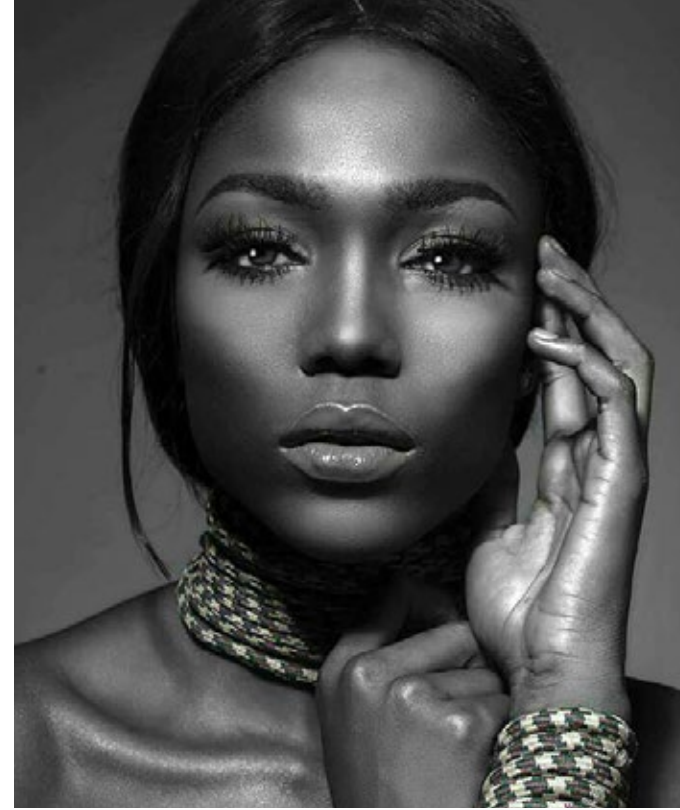

PHOTO-
SHOOT
CONCEPTS

USA

PEARSON

CORE

TONE/COLOR

EXPRESSIONS

001

EYE ON YOU

Close up of Pearson. Hands over her face as she peeks through. She makes stunning eye contact with the viewer, letting them know that she has an eye on you.

TONE/COLOR

EXPRESSIONS

002

IN SIGHT

Shadows are cast on Pearson's face. A sliver of light on her eyes, revealing an intense look. She has her sights on doing whatever it takes to win.

TONE/COLOR

EXPRESSIONS

003

INQUISITIVE

Pearson peers around the corner mirror to investigate. The reflection on both sides symbolizes the duality her character struggles with - her moral values are being challenged.

TONE/COLOR

EXPRESSIONS

004

TIPPING THE SCALE

Pearson as the lady justice, blindfolded. She's tipping the scales in her favor as she peeks through to leverage any and all information to win.

TONE/COLOR

EXPRESSIONS