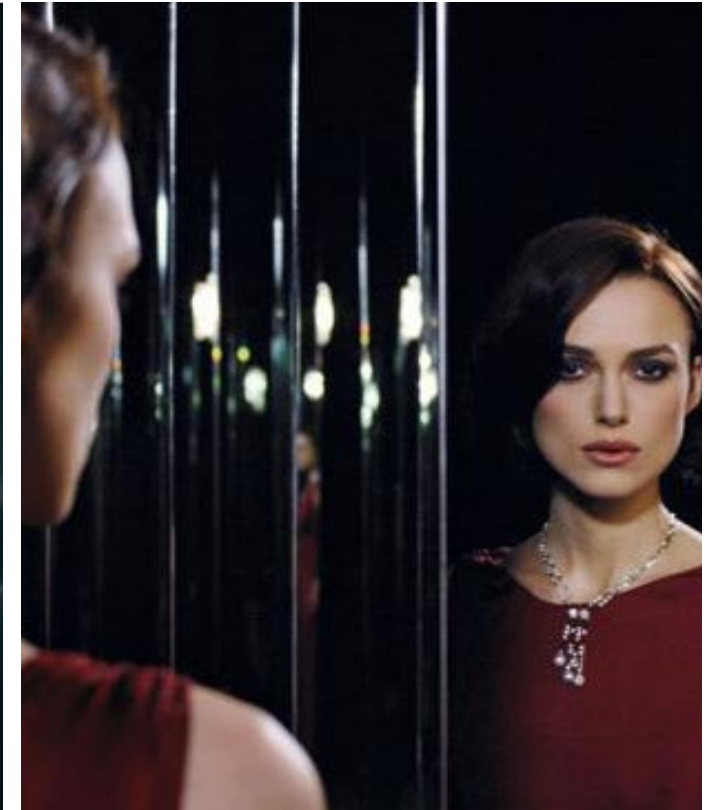

TONE/COLOR

EXPRESSIONS

003

INQUISITIVE

Pearson peers around the corner mirror to investigate. The reflection on both sides symbolizes the duality her character struggles with - her moral values are being challenged.

005

WINDY CITY

A caught moment of Pearson persevering in the windy city of Chicago. Hair flying - eyes and facial features are sensually revealed. She moves behind the scenes and sees all.

TONE/COLOR

EXPRESSIONS

006

FRAGMENT

Pearson's reflection in a fragmented mirror. Symbolizing the conflict she struggles within herself. She wants to do everything to win but her values are being compromised.

TONE/COLOR

EXPRESSIONS

007

DIVIDED

Pearson's reflection in a fragmented mirror. Symbolizing the conflict she struggles within herself. She wants to do everything to win but her values are being compromised.

TONE/COLOR

EXPRESSIONS