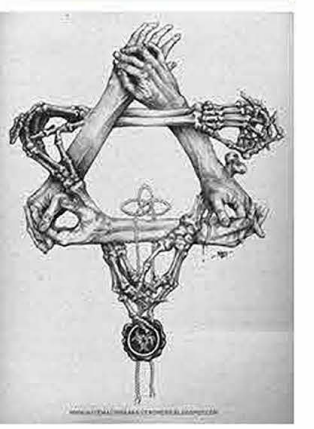

KNIGHT FALL

PHOTO REFERENCE

EPIC BATTLE *Grand Scale/Large Scope/Military Might/Cavalry/Carnage*

KNIGHTHOOD *Singular Knight/Man Behind the Armor/Human Character*

#12 dabo

DUALITY

Warrior-Monk / Secret Society / Mysterious

MEN OF STEEL *Closeup of Armor/Weapons/Iconography*

MYSTICISM

Keepers of Secret Knowledge/Relics/Treasures/Graphic/Occult

FAITH *Conviction/God's Army/Righteousness/The Hand of God*

© 2014

HEROISM *Protectors of the Weak/Defenders of the Pilgrimage/Soldiers of the Holy Land*

STRUCTURE *Architecture/Foundation/Intelligence*

FIRE *Fiery Rage/Holy Fire*

FALL FROM GRACE *Fallen Templar Knights*

#FallFromGrace

ICONIC *Singular Image/Powerful Simplicity*

#12 dadas

RELICS *Holy Grail/Spear of Destiny/True Cross*