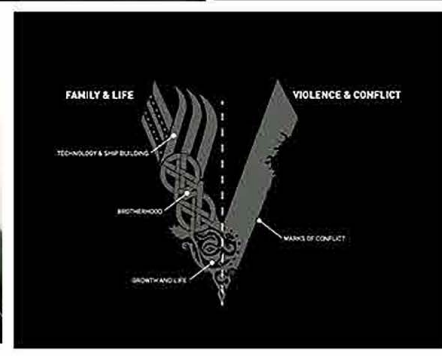

KNIGHT FALL

PHOTO REFERENCE

EPIC BATTLE *Grand Scale/Large Scope/Military Might/Cavalry/Carnage*

KNIGHTHOOD *Singular Knight/Man Behind the Armor/Human Character*

#12 dabo

DUALITY

Warrior-Monk / Secret Society / Mysterious

MEN OF STEEL *Closeup of Armor/Weapons/Iconography*

MYSTICISM

Keepers of Secret Knowledge/Relics/Treasures/Graphic/Occult

FAITH *Conviction/God's Army/Righteousness/The Hand of God*

© 2014

HEROISM *Protectors of the Weak/Defenders of the Pilgrimage/Soldiers of the Holy Land*

STRUCTURE *Architecture/Foundation/Intelligence*

FIRE *Fiery Rage/Holy Fire*

FALL FROM GRACE *Fallen Templar Knights*

#FallFromGrace

ICONIC *Singular Image/Powerful Simplicity*

#12 dadas

RELICS *Holy Grail/Spear of Destiny/True Cross*

MODERN *Clean Graphics/Geometric*

the data