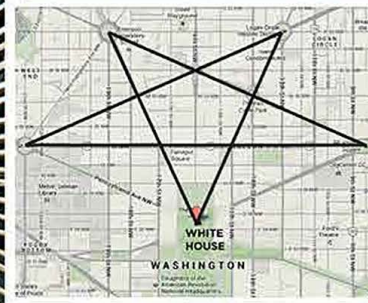

MYSTICISM

Keepers of Secret Knowledge/Relics/Treasures/Graphic/Occult